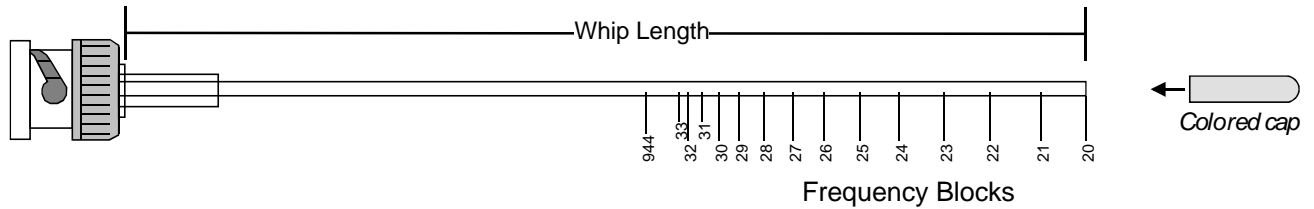

A8U UHF Antenna

Note: This line should be 6.00" long.

A8U antennas are shipped from the factory pre-cut and fully assembled. The full size template above can be used to identify an unknown antenna. Place the unknown antenna over the drawing to see which block it was cut for.

BLOCK	FREQUENCY RANGE	CAP COLOR	ANTENNA WHIP LENGTH
20	512.000 - 537.500	Black	4.98"
21	537.600 - 563.100	Brown	4.74"
22	563.200 - 588.700	Red	4.48"
23	588.800 - 614.300	Orange	4.24"
24	614.400 - 639.900	Yellow	4.01"
25	640.000 - 665.500	Green	3.81"
26	665.600 - 691.100	Blue	3.62"
27	691.200 - 716.700	Violet (Pink)	3.46"
28	716.800 - 742.300	Grey	3.31"
29	742.400 - 767.900	White	3.18"
30	768.000 - 793.500	Black	3.08"
31	793.600 - 819.100	Black	2.99"
32	819.200 - 844.700	Black	2.92"
33	844.800 - 865.000	Black	2.87"
944	944.100 - 951.900	Black	2.70"