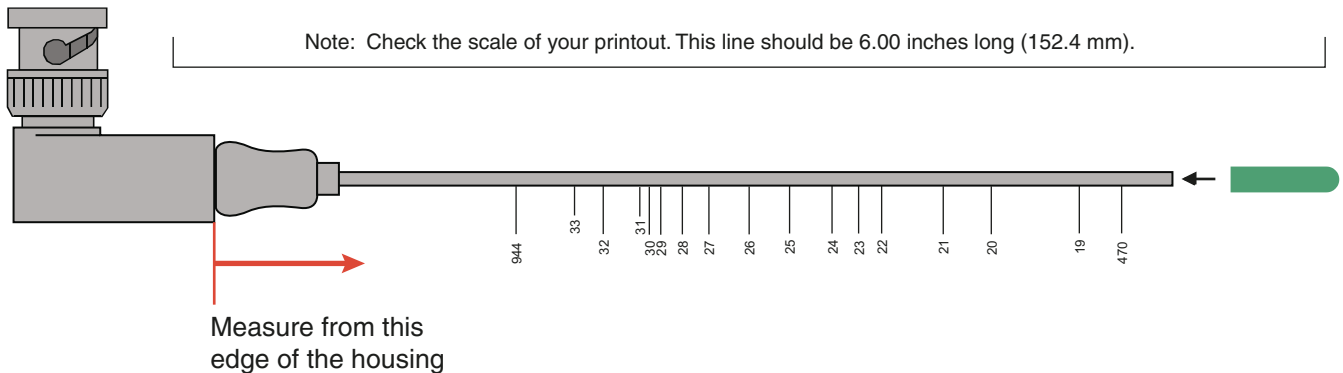

Right Angle Whip Antenna

24 August 2012

A500RA antennas are shipped from the factory pre-cut and fully assembled. The full size template above can be used to identify an unknown antenna. Place the unknown antenna over the drawing to see which block it was cut for.

BLOCK	FREQUENCY RANGE	CAP COLOR	ANTENNA WHIP LENGTH	
470	470.100 - 495.600	Black w/ Label	4.73"	120.1 mm
19	486.400 - 511.900	Black w/ Label	4.51"	114.6 mm
20	512.000 - 537.500	Black w/ Label	4.05"	102.9 mm
21	537.600 - 563.100	Brown	3.80"	96.5 mm
22	563.200 - 588.700	Red	3.48"	88.4 mm
23	588.800 - 614.300	Orange	3.36"	85.3 mm
24	614.400 - 639.900	Yellow	3.22"	81.8 mm
25	640.000 - 665.500	Green	3.00"	76.2 mm
26	665.600 - 691.100	Blue	2.79"	70.9 mm
27	691.200 - 716.700	Violet (Pink)	2.58"	65.5 mm
28	716.800 - 742.300	Grey	2.44"	62.0 mm
29	742.400 - 767.900	White	2.33"	59.2 mm
30	768.000 - 793.500	Black w/ Label	2.27"	57.5 mm
31	793.600 - 819.100	Black w/ Label	2.22"	56.4 mm
32	819.200 - 844.700	Black w/ Label	1.93"	49.0 mm
33	844.800 - 861.900	Black w/ Label	1.88"	47.8 mm
944	944.100 - 951.900	Black w/ Label	1.57"	39.9 mm