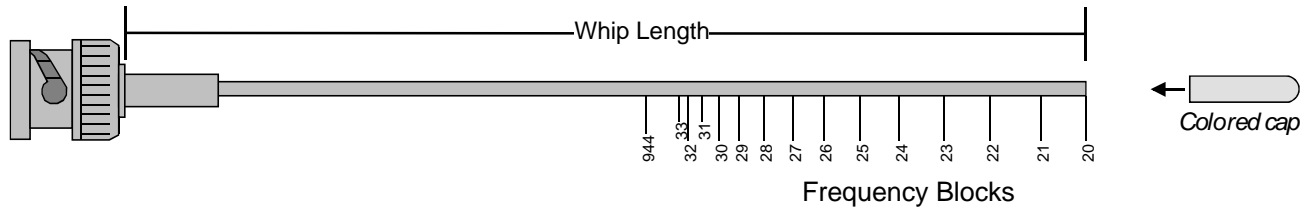

A8U UHF Antenna

Note: This line should be 6.00" long.

A8U antennas are shipped from the factory pre-cut and fully assembled. The full size template above can be used to identify an unknown antenna. Place the unknown antenna over the drawing to see which block it was cut for.

BLOCK	FREQUENCY RANGE	CAP COLOR	ANTENNA WHIP LENGTH
20	512.000 - 537.500	Black	4.98"
21	537.600 - 563.100	Brown	4.74"
22	563.200 - 588.700	Red	4.48"
23	588.800 - 614.300	Orange	4.24"
24	614.400 - 639.900	Yellow	4.01"
25	640.000 - 665.500	Green	3.81"
26	665.600 - 691.100	Blue	3.62"
27	691.200 - 716.700	Violet (Pink)	3.46"
28	716.800 - 742.300	Grey	3.31"
29	742.400 - 767.900	White	3.18"
30	768.000 - 793.500	Black	3.08"
31	793.600 - 819.100	Black	2.99"
32	819.200 - 844.700	Black	2.92"
33	844.800 - 865.000	Black	2.87"
944	944.100 - 951.900	Black	2.70"